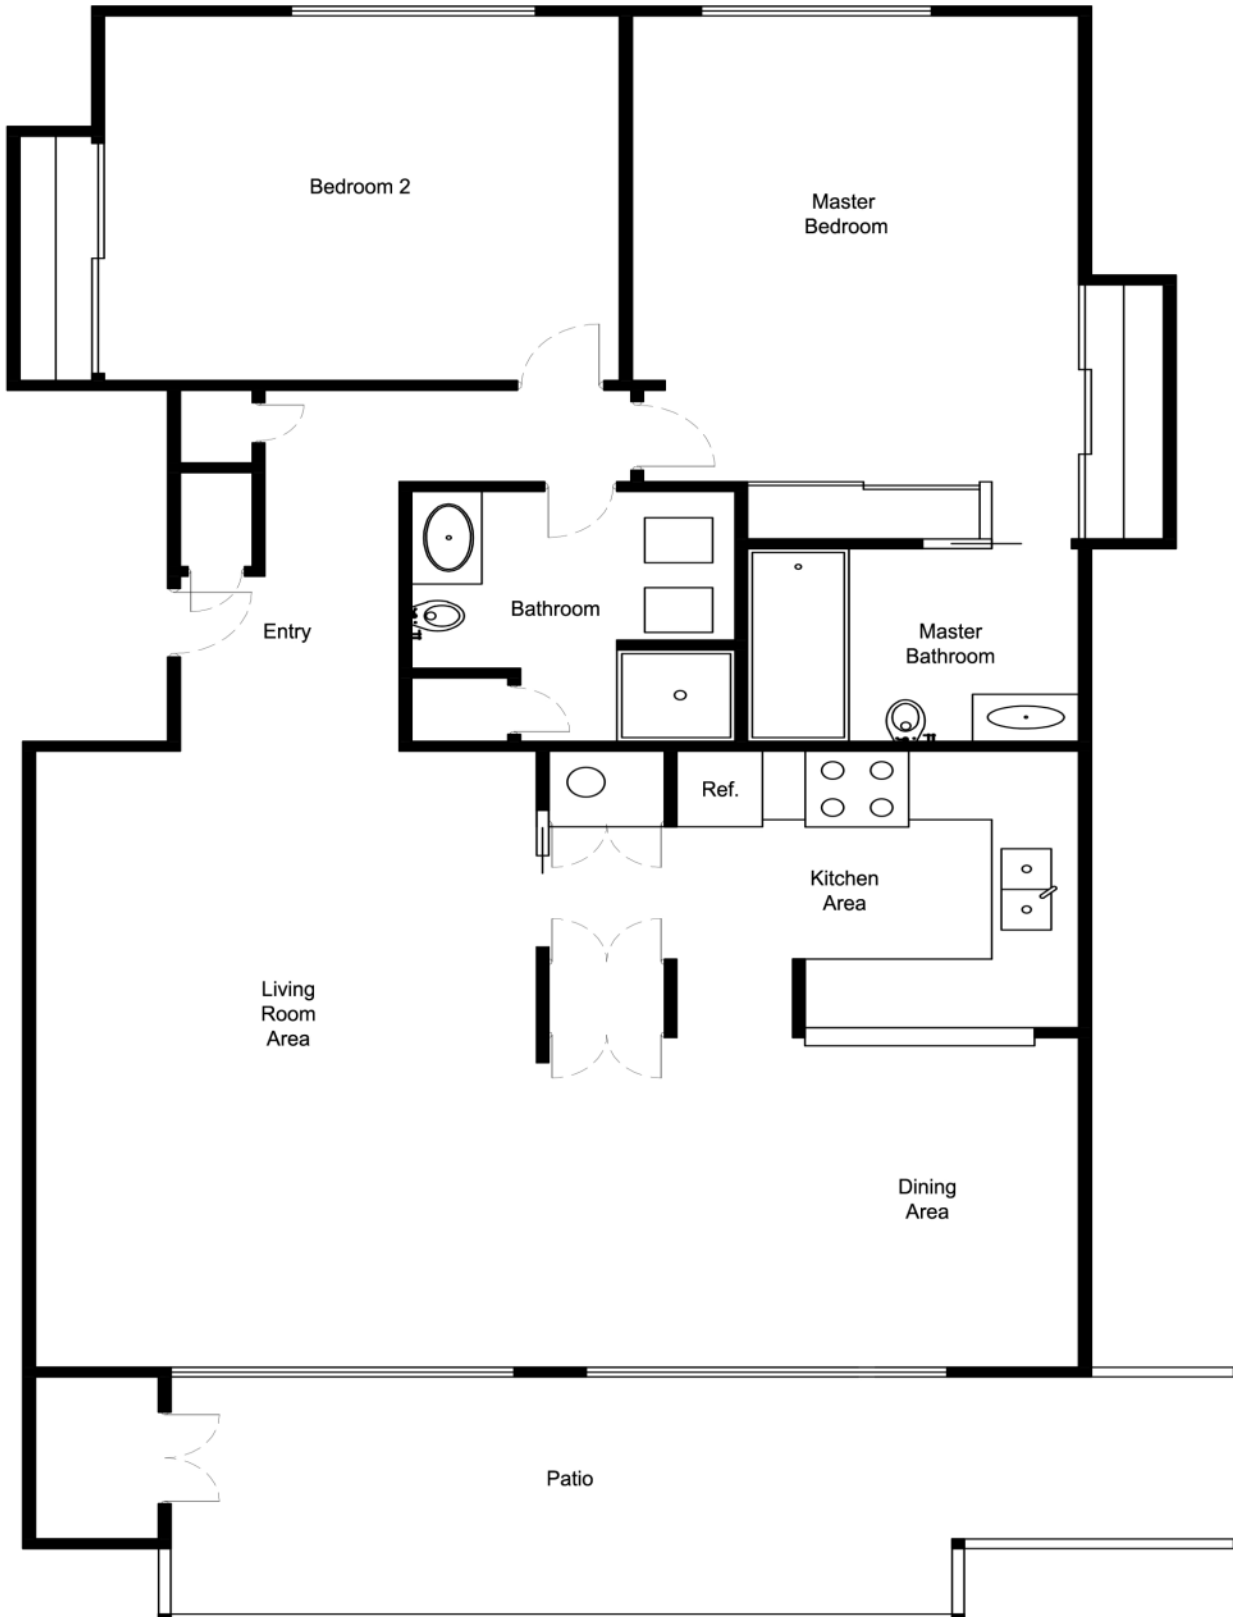

Diablo

1179 square footage(approx)

Bedroom: 2 Bath:2

Important Disclaimer: Artist's Conception of floorplan. This is an older community and not all floor plans are available. Layouts and dimensions provided are approximate and are NOT to scale and cannot be relied on. Keep in mind some layouts have been changed and altered by previous owners. Residences may or may not have a garage and/or a carport. Each unit must be individually verified by Buyers for specific amenities, layout and square footage. Buyers must verify all information and not rely on these drawings prior to purchasing.