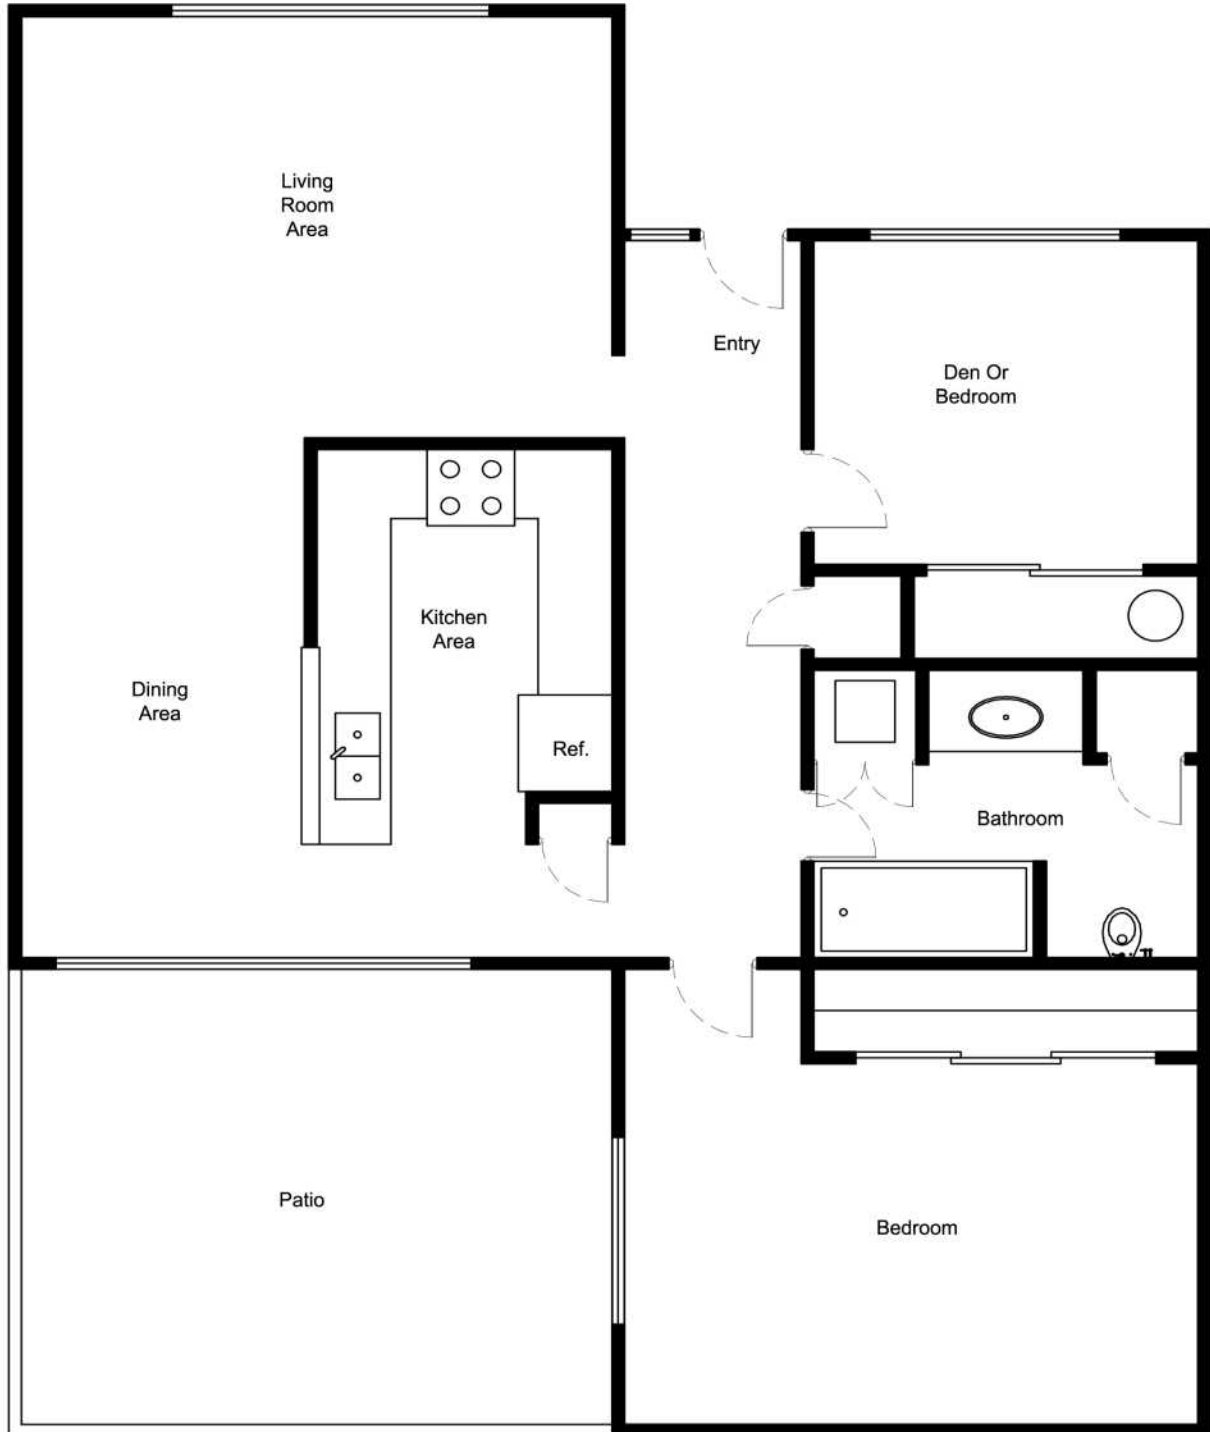

San Franciscan

1055 square footage(approx)

Bedroom:2 Bath:1

Important Disclaimer: Artist's Conception of floorplan. This is an older community and not all floor plans are available. Layouts and dimensions provided are approximate and are NOT to scale and cannot be relied on. Keep in mind some layouts have been changed and altered by previous owners. Residences may or may not have a garage and/or a carport. Each unit must be individually verified by Buyers for specific amenities, layout and square footage. Buyers must verify all information and not rely on these drawings prior to purchasing.